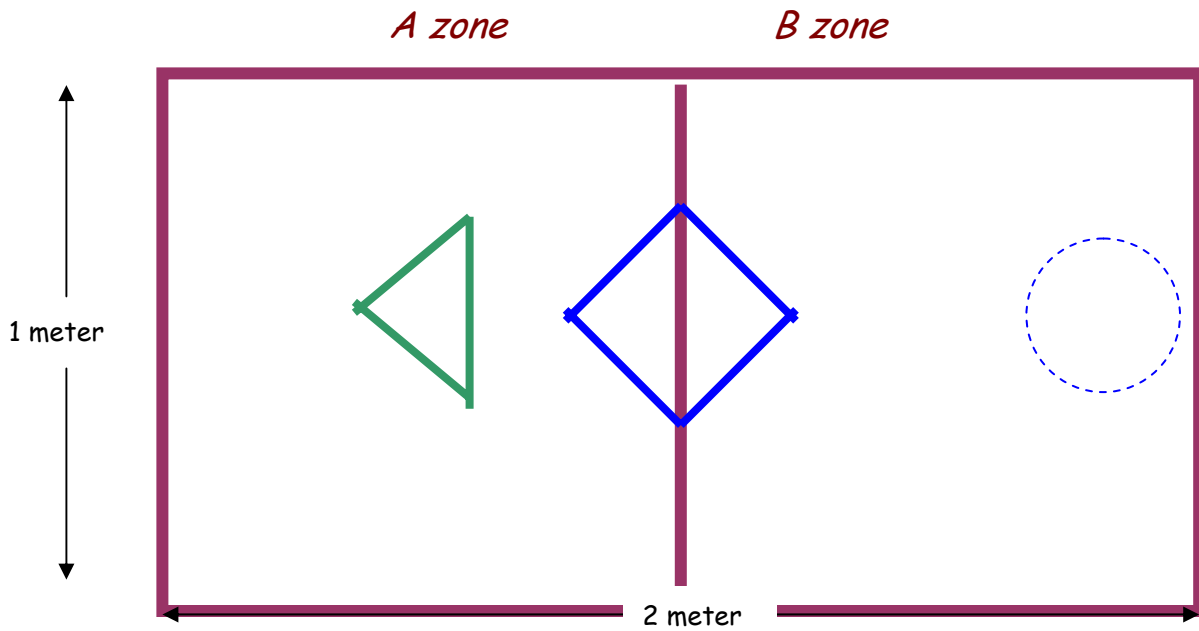

SCIENCE OLYMPIAD
Robot Ramble 2007
Playing Field

THE OLYMPIAD

Robot Ramble 2007

Playing Field Diagram

= Goal Box

= Starting Position of Robot

SCIENCE OLYMPIAD
Robot Ramble 2007
Cork Stopper Dimensions

The Standard Dimensions for the Laboratory Cork Stoppers are:

Cork Size	Top Diameter	Bottom Diameter	Length
4	15mm	12mm	20mm
7	20mm	16mm	25mm
12	28mm	23mm	31mm