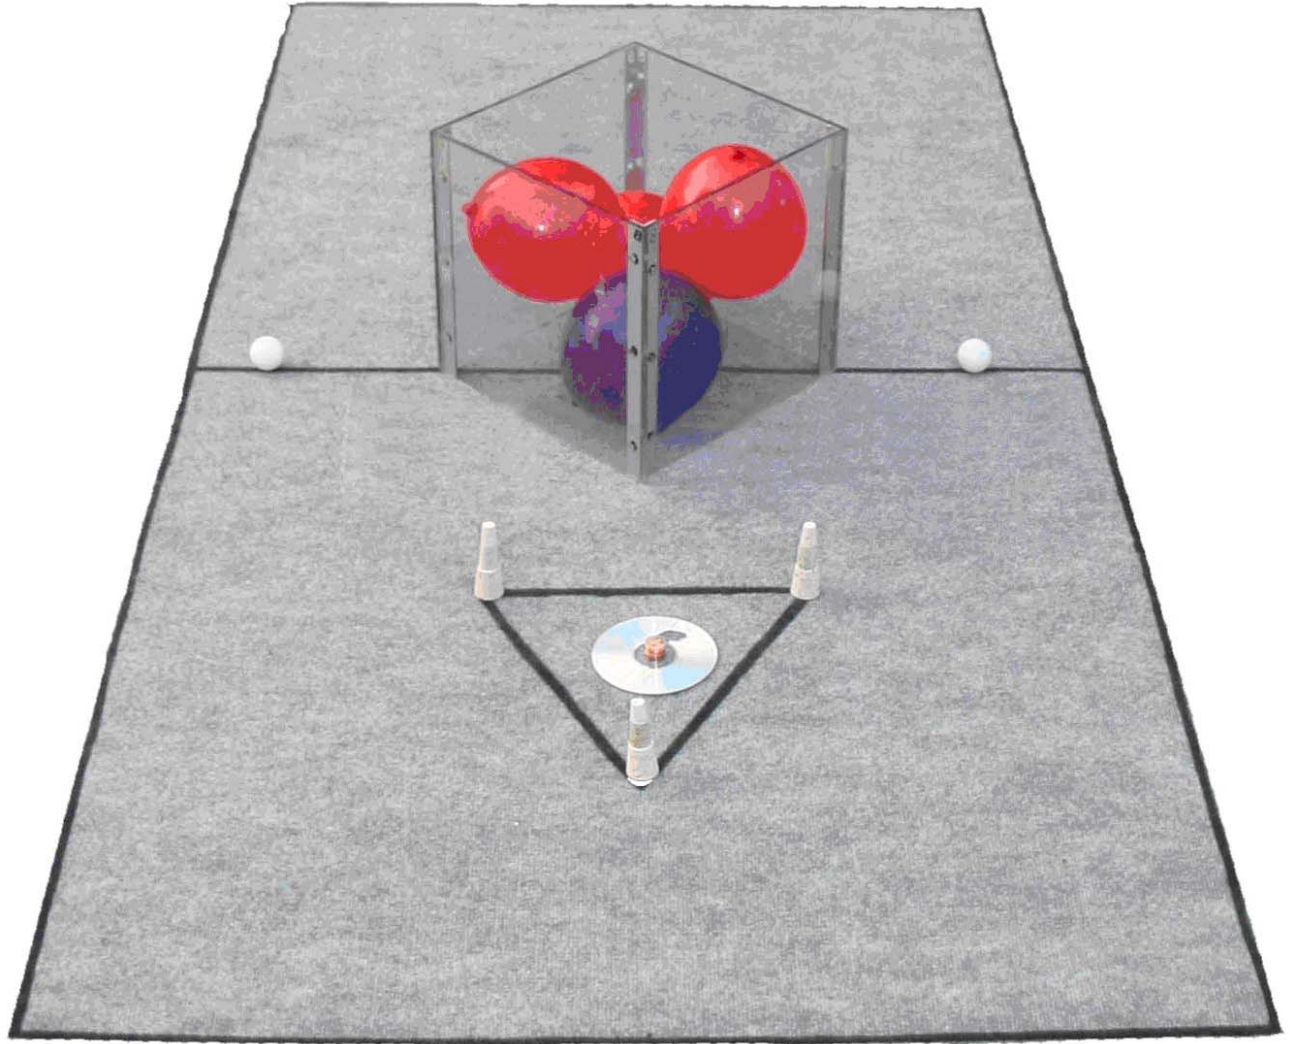

SCIENCE OLYMPIAD
Robot Ramble 2007
Playing Field

THE OLYMPIAD

Robot Ramble 2007

Playing Field Diagram

= Goal Box

= Starting Position of Robot

SCIENCE OLYMPIAD
Robot Ramble 2007
Cork Stopper Dimensions

The Standard Dimensions for the Laboratory Cork Stoppers are:

Cork Size	Top Diameter	Bottom Diameter	Length
4	15mm	12mm	20mm
7	20mm	16mm	25mm
12	28mm	23mm	31mm